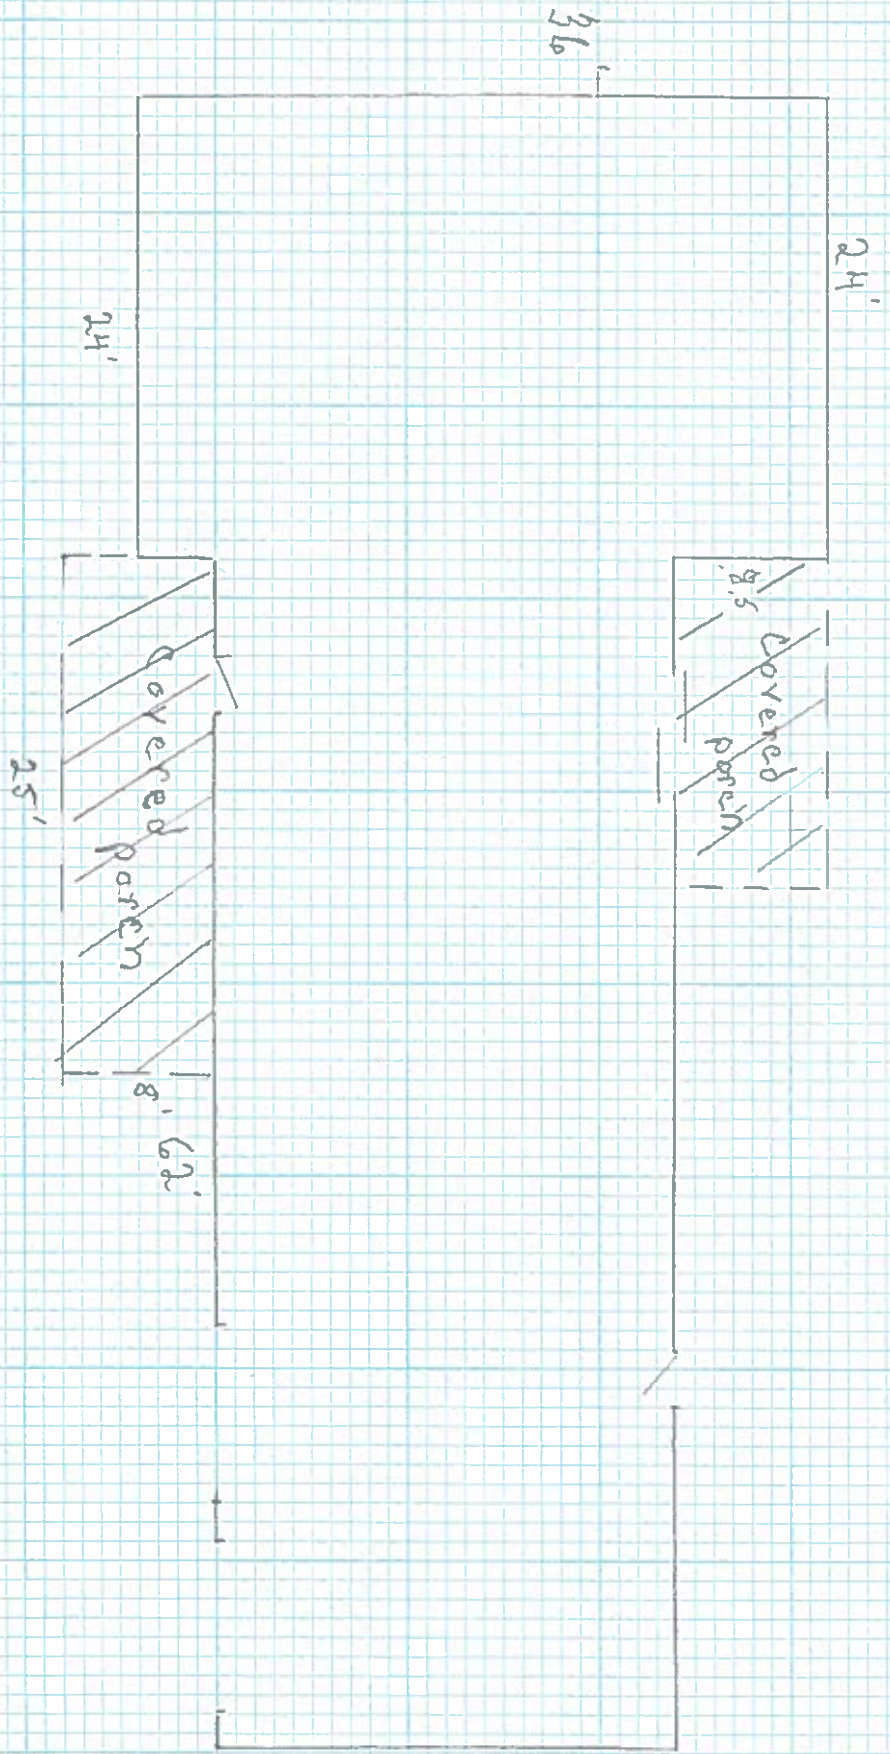

1/21/20 84 Longview St Union WA

9/21/20 84 Longview Dr. Union NJ

Front

9/2/20 24/86 Longview Drive, Union WV

| | | |
|---------------------------------|-------------|-----------|
| Living R. | 18.5' x 11' | - 203' sq |
| it area Breakfast | 19' x 11' | - 209' sq |
| Living R. | 12' x 11' | - 132' sq |
| Dining R. | 18' x 11' | - 198' sq |
| Master B. | 11' x 20' | - 220' sq |
| Bed R ① | 11' x 15' | - 165' sq |
| Bed R ② | 11' x 11.5' | - 126' sq |
| Master Bath | 5' x 10' | - 50' sq |
| Bath R | 9' x 5' | - 45' sq |
| Laundry | 8' x 3' | - 24' sq |

Total living space 1,776' sq

- 529' sq

Garage 23' x 23'