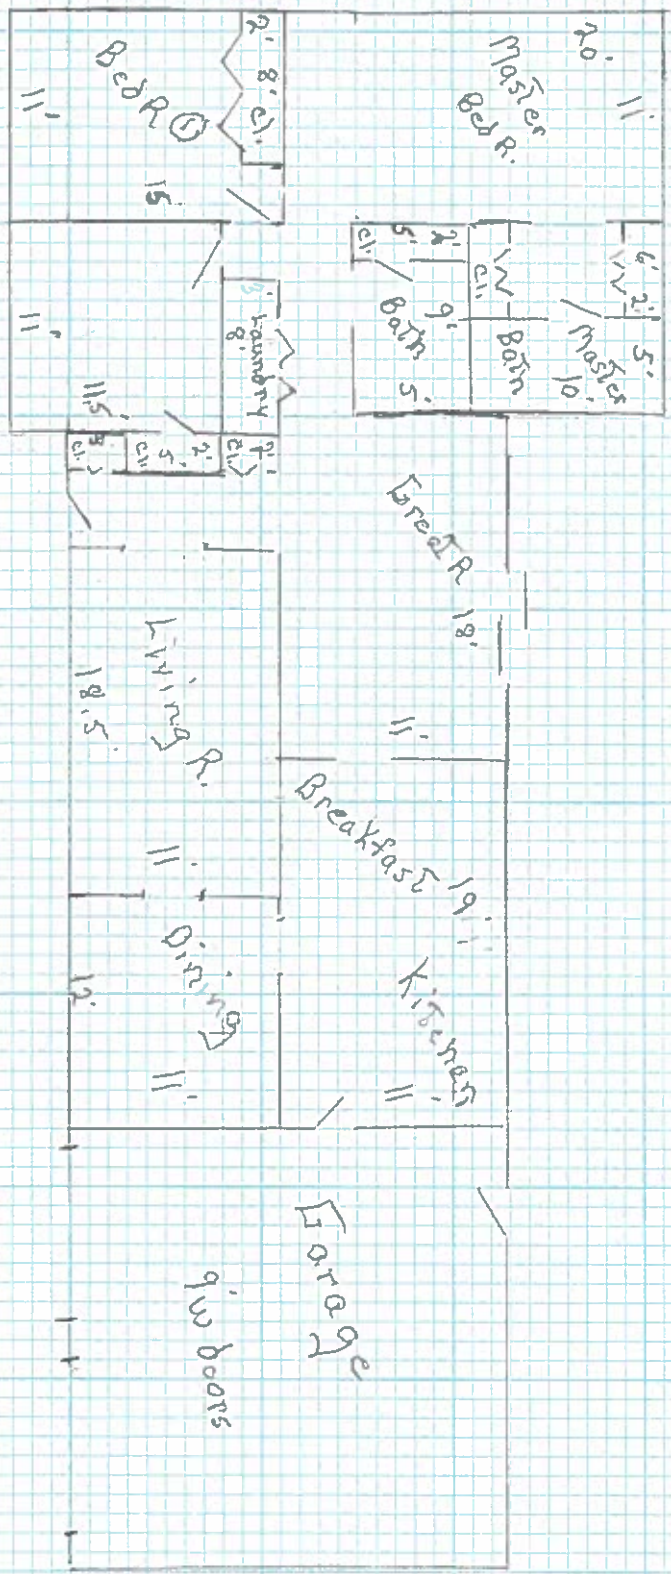

1/21/20 84 Longview St Union WA

9/21/20 84 Longview Dr. Union NJ

Front

9/2/20 24/86 Longview Drive, Union WV

| | | |
|---------------------------------|-------------|-----------|
| Living R. | 18.5' x 11' | - 203' sq |
| it area Breakfast | 19' x 11' | - 209' sq |
| Living R. | 12' x 11' | - 132' sq |
| Dining R. | 18' x 11' | - 198' sq |
| Master B. | 11' x 20' | - 220' sq |
| Bed R ① | 11' x 15' | - 165' sq |
| Bed R ② | 11' x 11.5' | - 126' sq |
| Master Bath | 5' x 10' | - 50' sq |
| Bath R | 9' x 5' | - 45' sq |
| Laundry | 8' x 3' | - 24' sq |

Total living space 1,776' sq

- 529' sq

Garage 23' x 23'