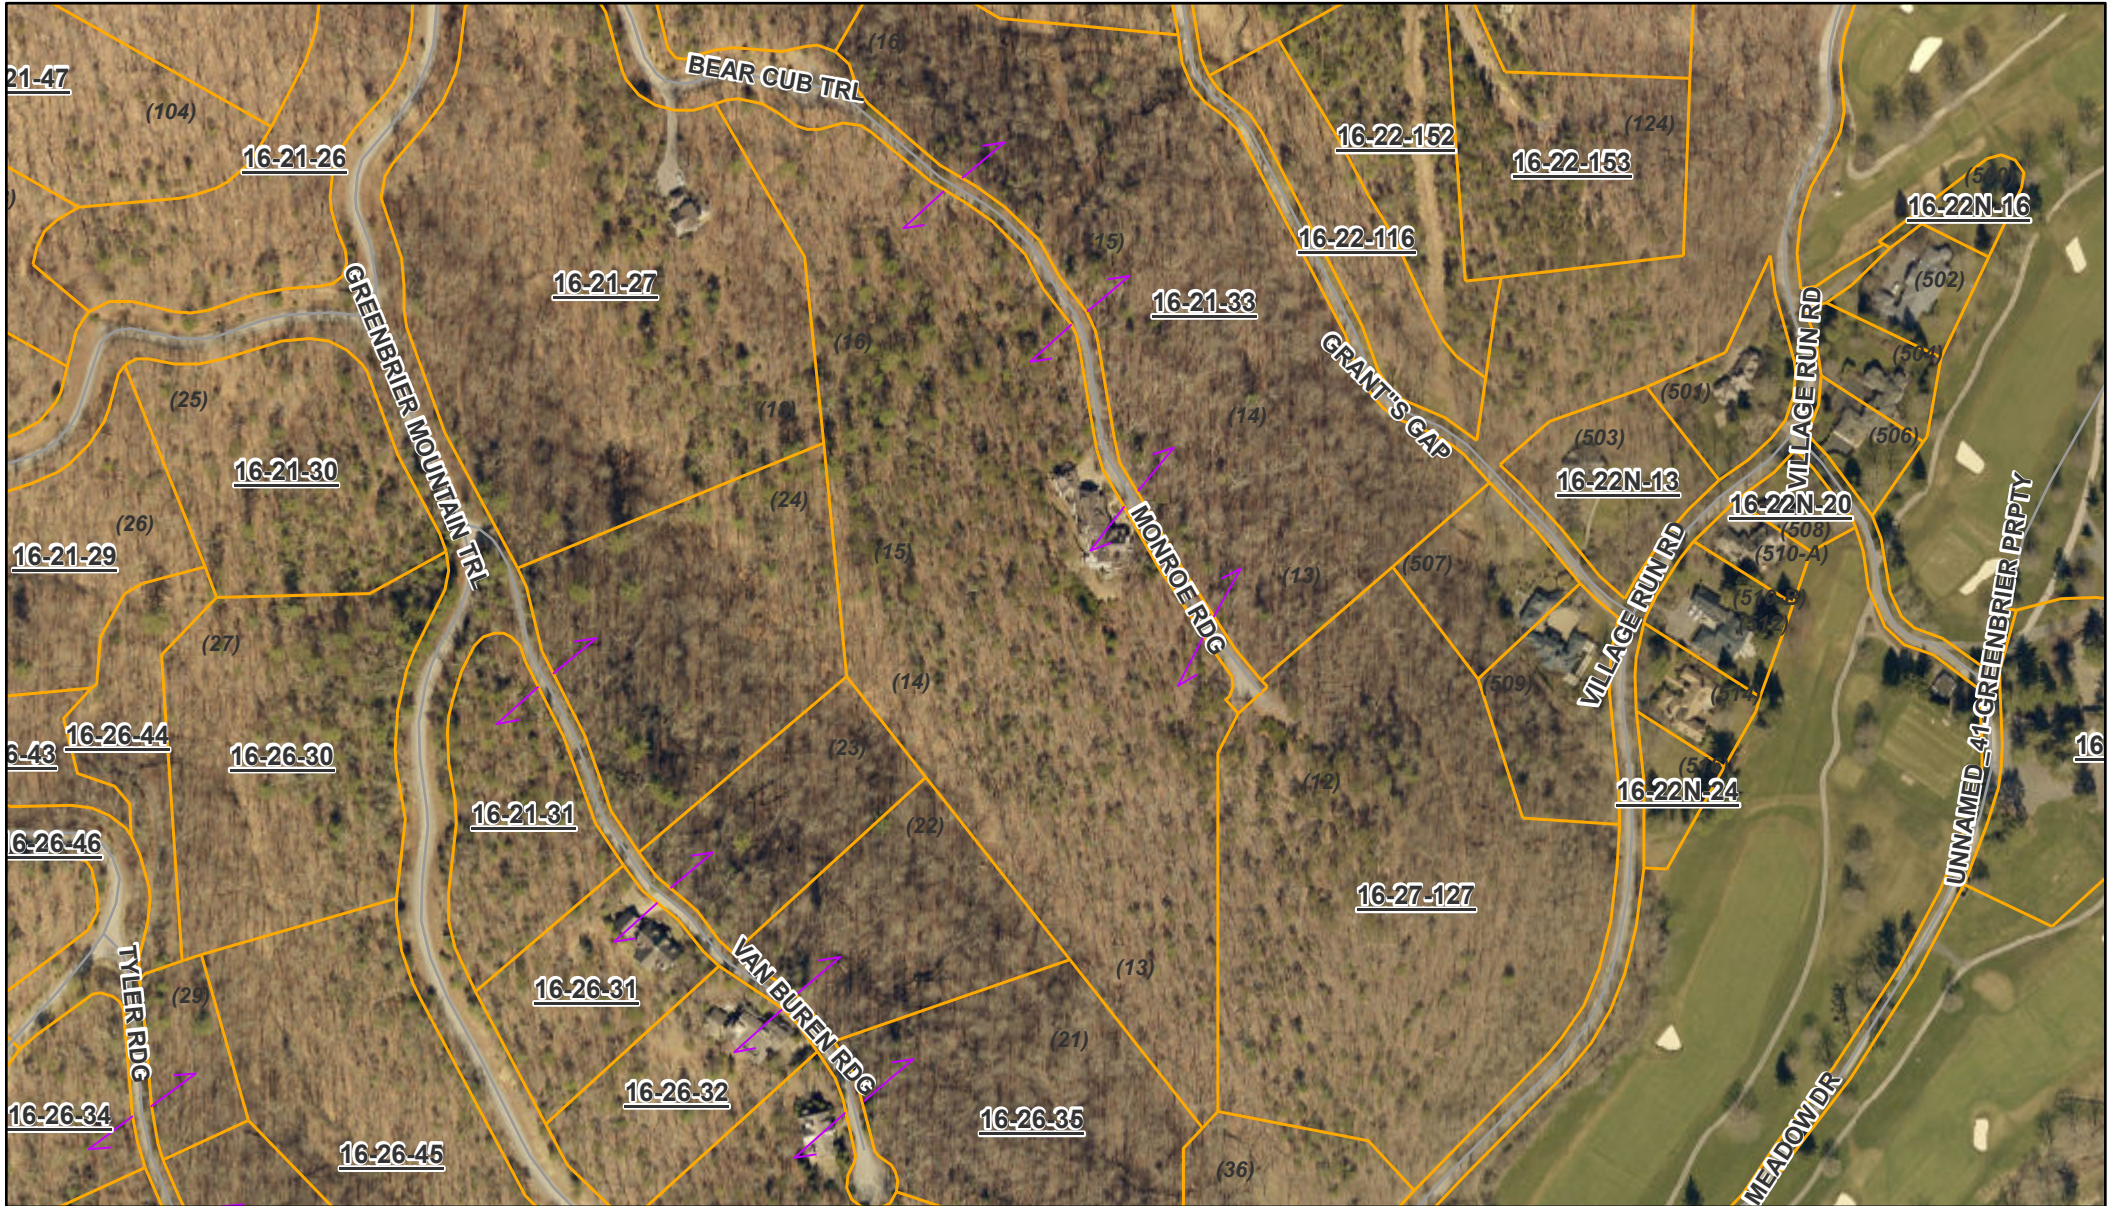

254 Monroe Ridge 16-21-33

5/2/2019, 9:59:45 AM

Parcel_Lines

Lot Lines

Imagery2018-9in