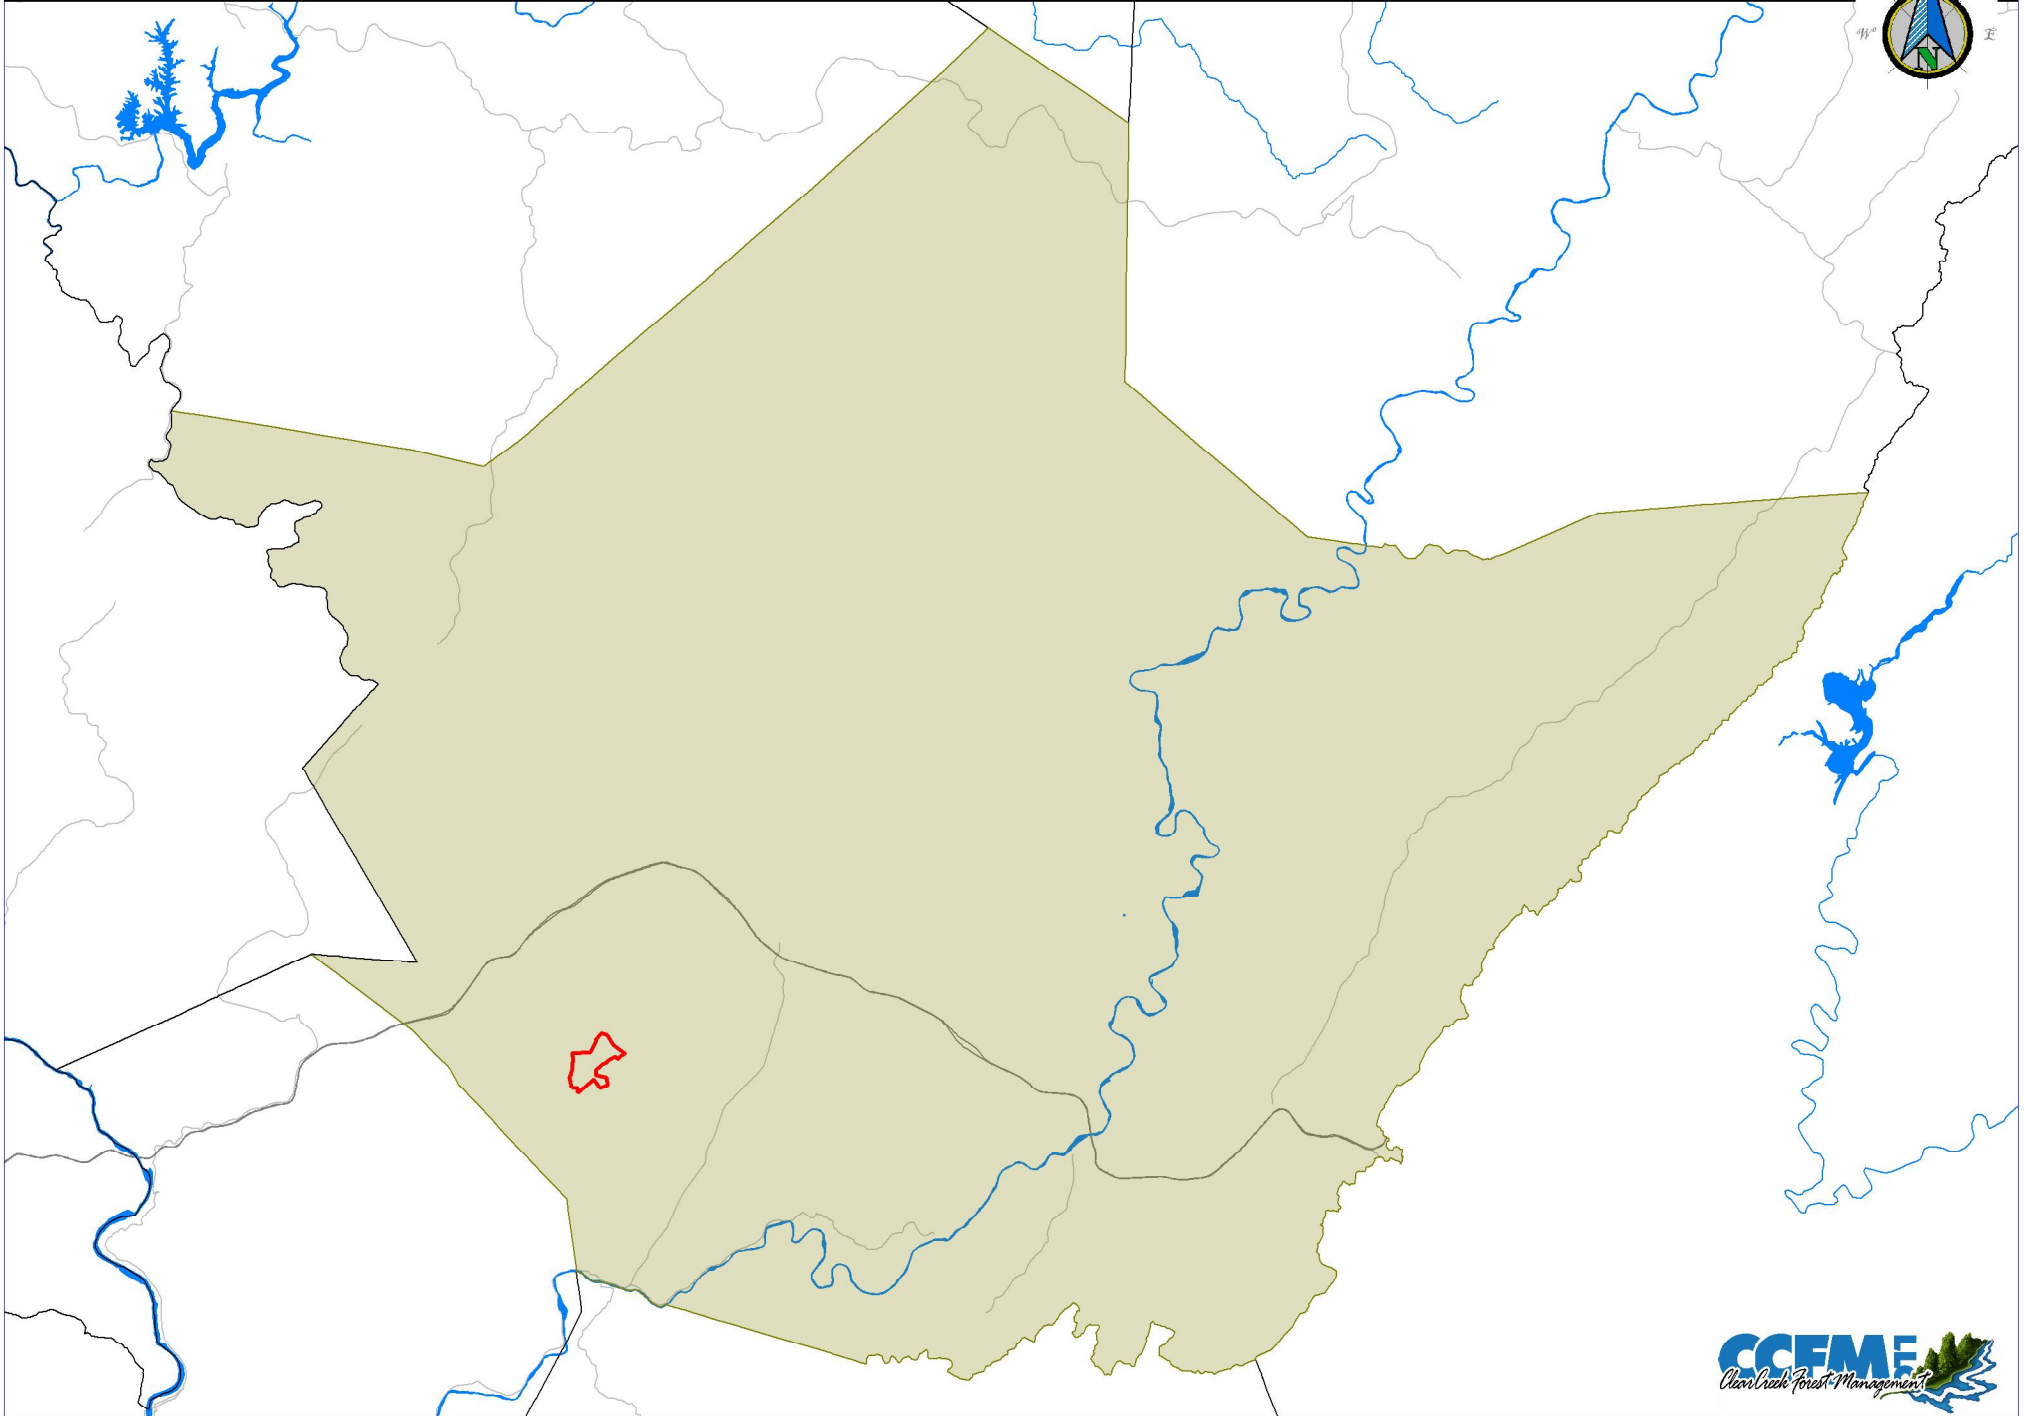

RYM Properties

Greenbrier County, WV

Scale = 1 : 30000.00 (In : US Feet)

County Location ~ Dawson Quad ~ Blue Sulphur, WV